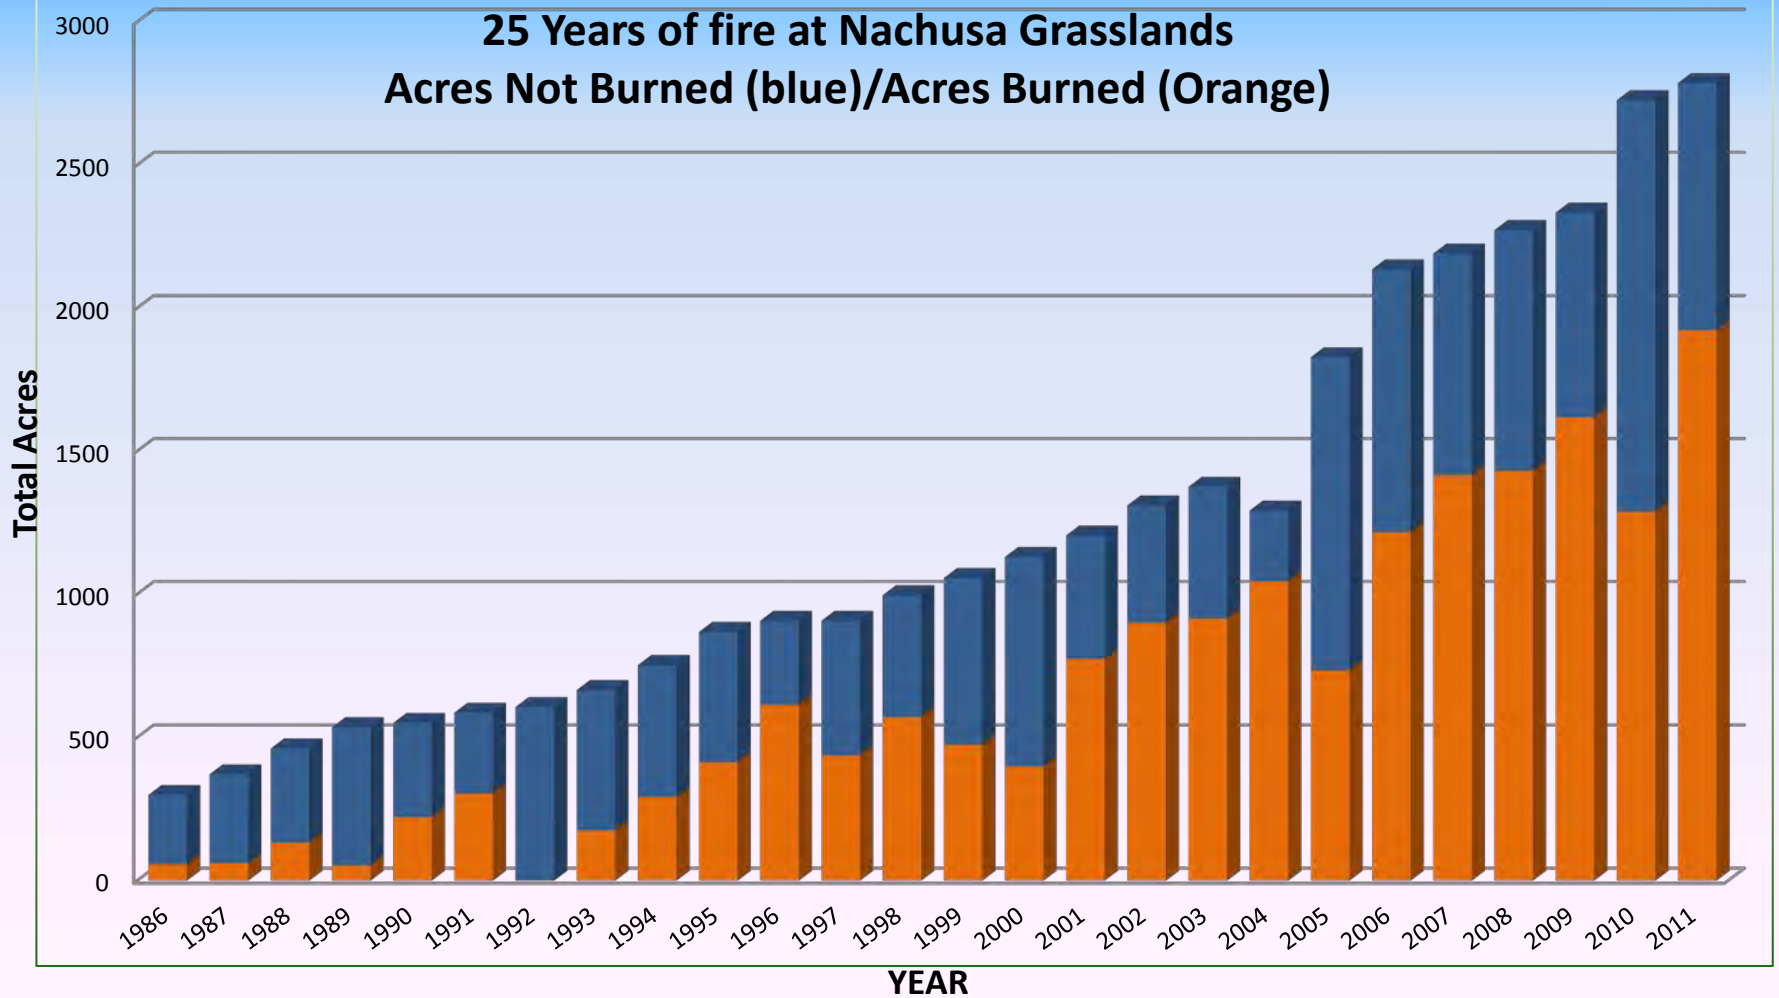

25 Years of fire at Nachusa Grasslands Acres Not Burned (blue)/Acres Burned (Orange)