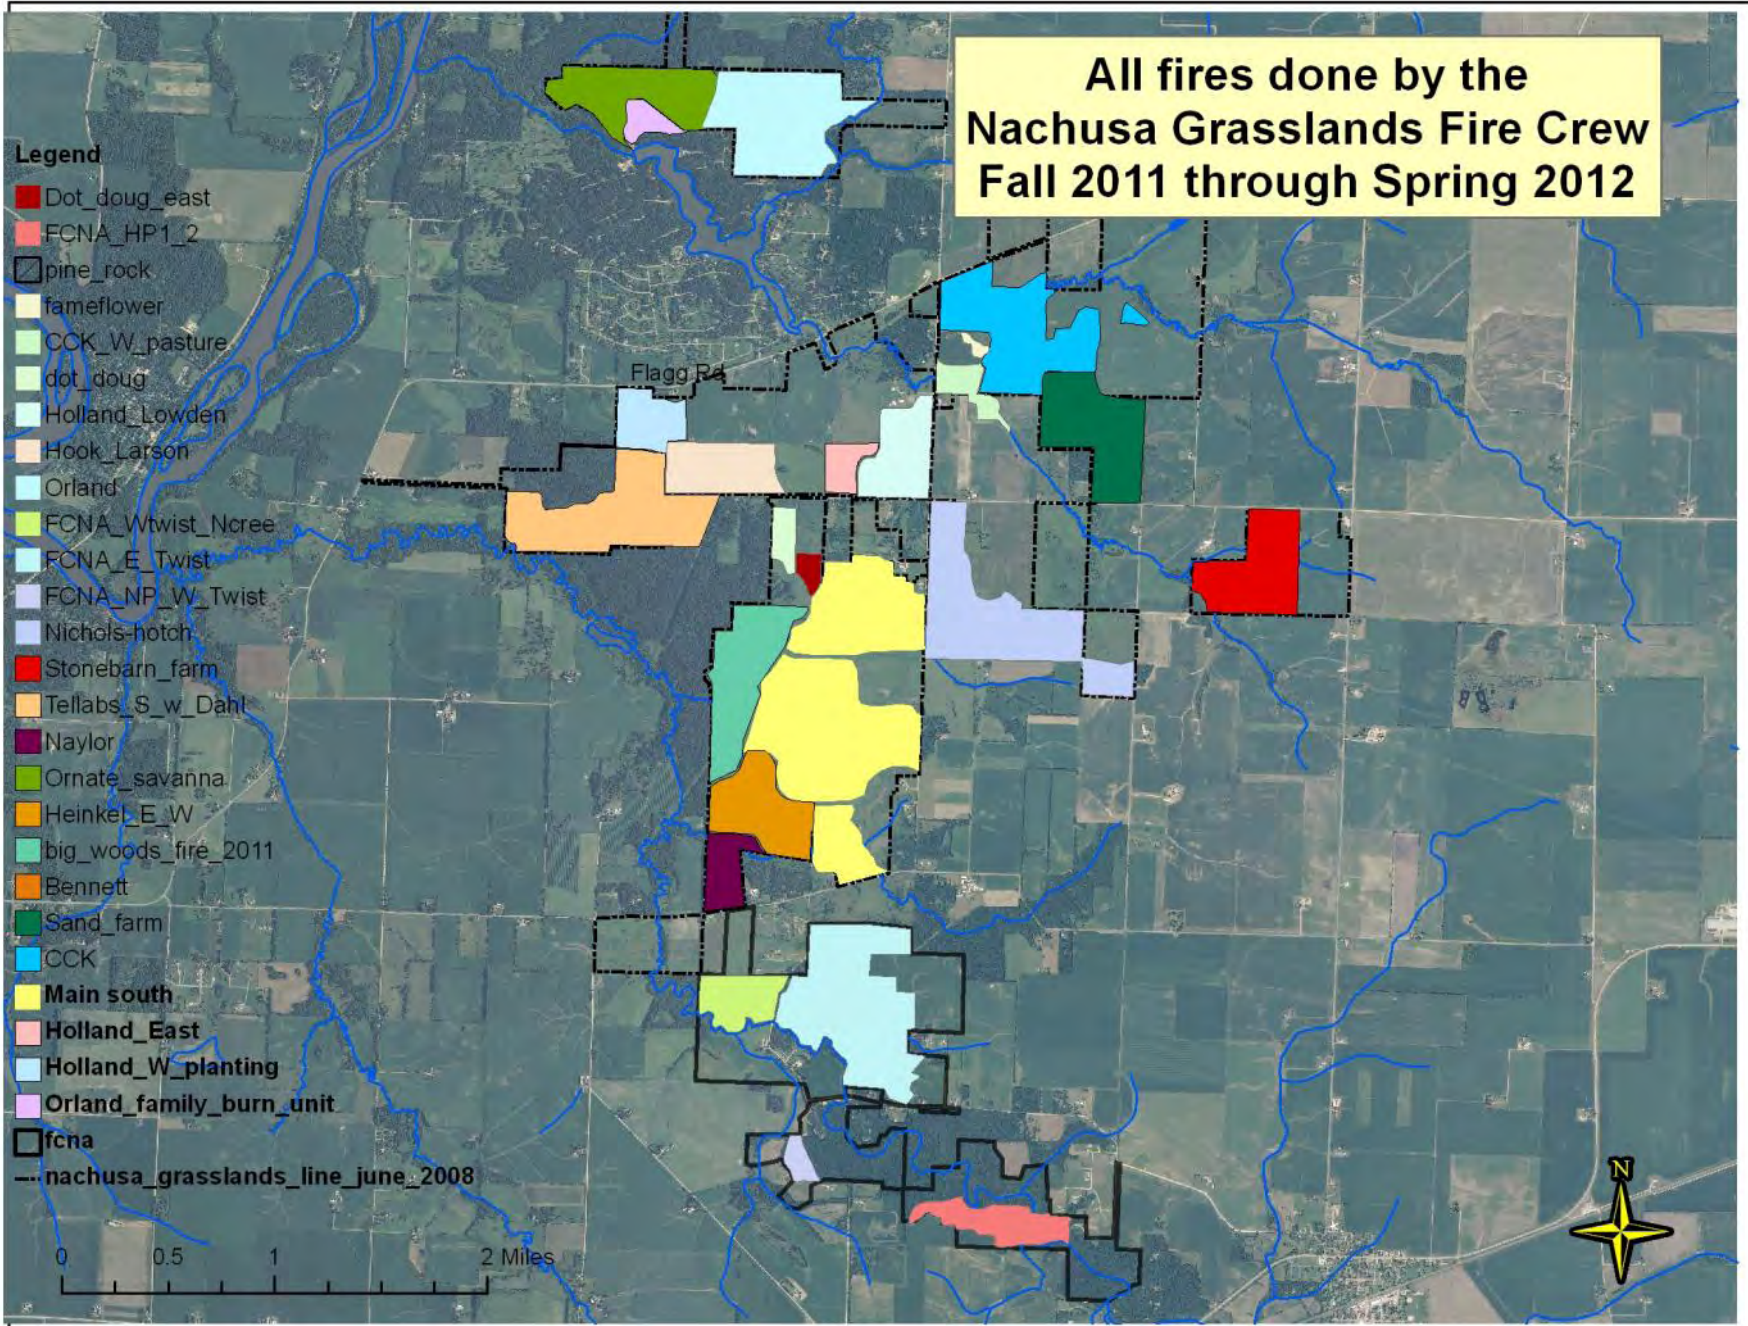

**All fires done by the
Nachusa Grasslands Fire Crew
Fall 2011 through Spring 2012**

Legend

- Dot_doug_east
- FCNA_HP1_2
- pine_rock
- fameflower
- CCK_W_pasture
- dot_doug
- Holland_Lowden
- Hook_Larson
- Orland
- FCNA_Wtwist_Ncree
- FCNA_E_Twist
- FCNA_NP_W_Twist
- Nichols-hotch
- Stonebarn_farm
- Tellabs_S_w_Daht
- Naylor
- Ornate_savanna
- Heinkel_E_W
- big_woods_fire_2011
- Bennett
- Sand_farm
- CCK
- Main_south
- Holland_East
- Holland_W_planting
- Orland_family_burn_unit
- fcna
- nachusa_grasslands_line_june_2008

Flagg Rd